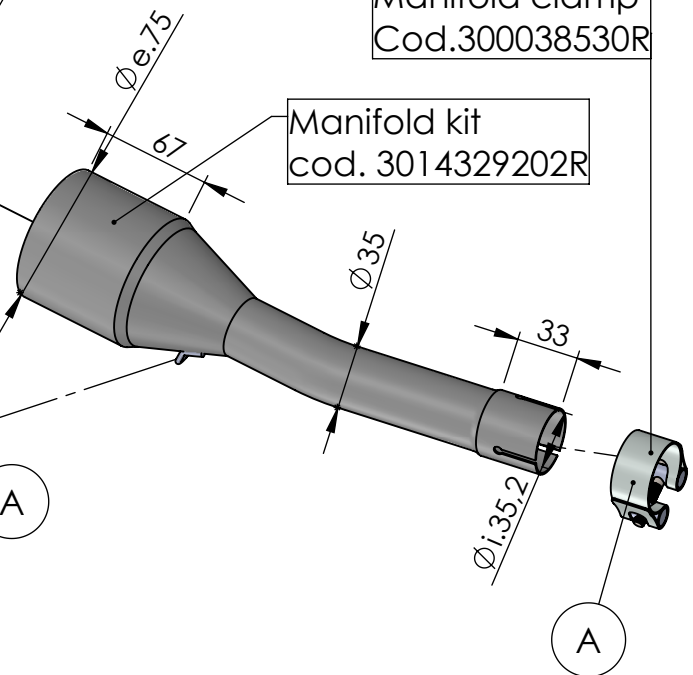

Carbon end cup set  
cod.3014000701R

dB-killer n.63  
Cod.3014225801R

S.s end cup set  
cod.3014054711R

Muffler kit  
Cod.3014329481R

Outer sleeve  
replacement kit  
cod.3014329010R

Manifold clamp  
Cod.300038530R

Manifold kit  
cod. 3014329202R

Muffler repack kit  
cod.414205R

Belts and rivets kit  
Cod.0814054010R

Spring and rubber  
replacement kit  
Cod.303949001R

### ART. 14329E - SPARE PARTS

YAMAHA X-MAX 400

(A) FITTING KIT cod.3014329601R