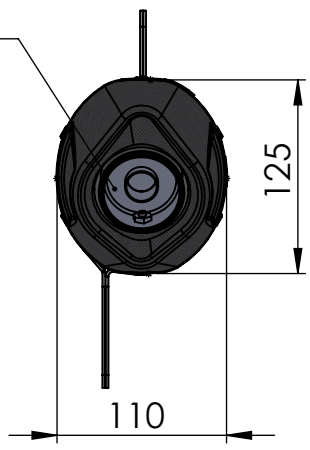

Carbon end cup set  
cod.3014000701R

dB-killer n.63  
Cod.3014225801R

S.s end cup set  
cod.3014054711R

Muffler kit  
Cod.3014329481R

Outer sleeve  
replacement kit  
cod.3014329010R

Manifold clamp  
Cod.300038530R

### ART. 14329E - SPARE PARTS

YAMAHA X-MAX 400

(A) FITTING KIT cod.3014329601R