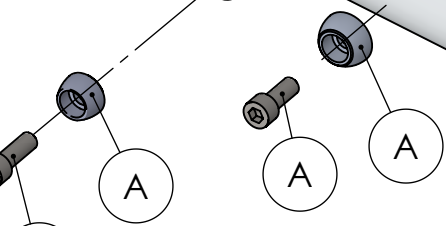

ART. 14329E - SPARE PARTS

YAMAHA X-MAX 400

(A) FITTING KIT cod.3014329601R