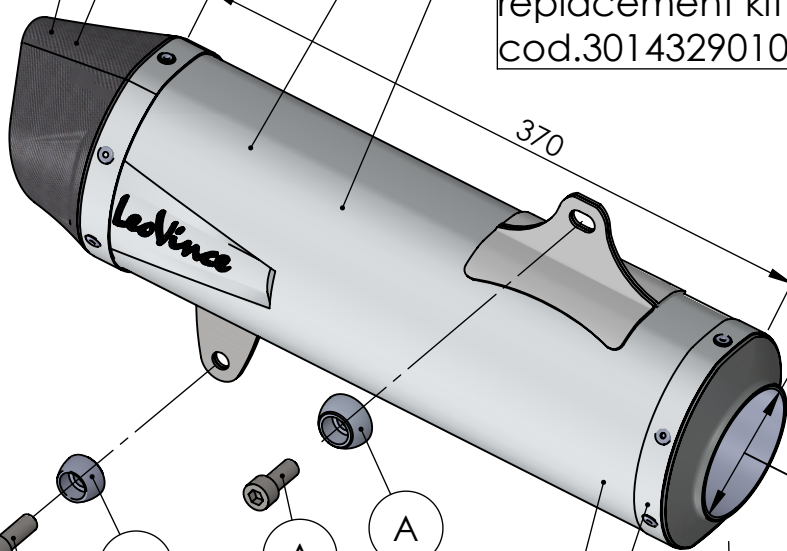

Carbon end cup set  
cod.3014000701R

dB-killer n.63  
Cod.3014225801R

S.s end cup set  
cod.3014054711R

Muffler kit  
Cod.3014329481R

Outer sleeve  
replacement kit  
cod.3014329010R

Manifold clamp  
Cod.300038530R

### ART. 14329E - SPARE PARTS

YAMAHA X-MAX 400

(A) FITTING KIT cod.3014329601R